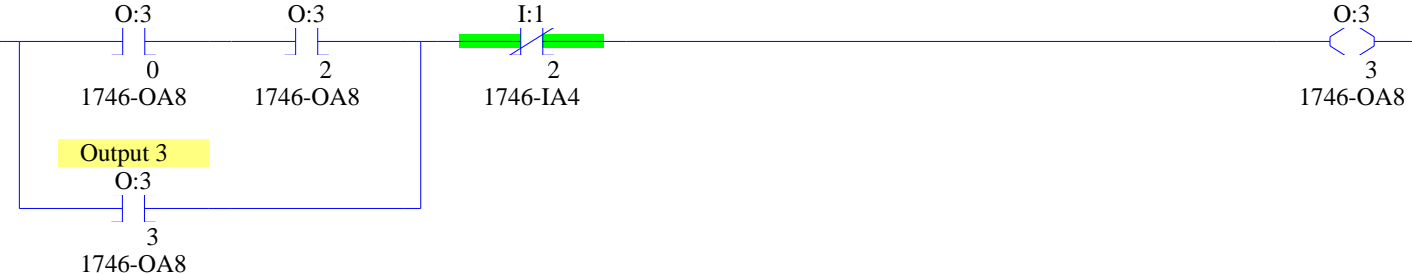

http://www.geocities.com/plc_guide/index.html

One Button Start for 3 Outputs

One Button "A"

Toggle Bit

0000

Starts on third push of button A

Toggle Bit

Output 2

Drop Out

Output 3

0001

Starts on Second push of button A

Toggle Bit

Output 1

Drop Out

Output 2

0002

Starts on First push of button A

Toggle Bit

Drop Out

Output 1

0003

0004

(END)